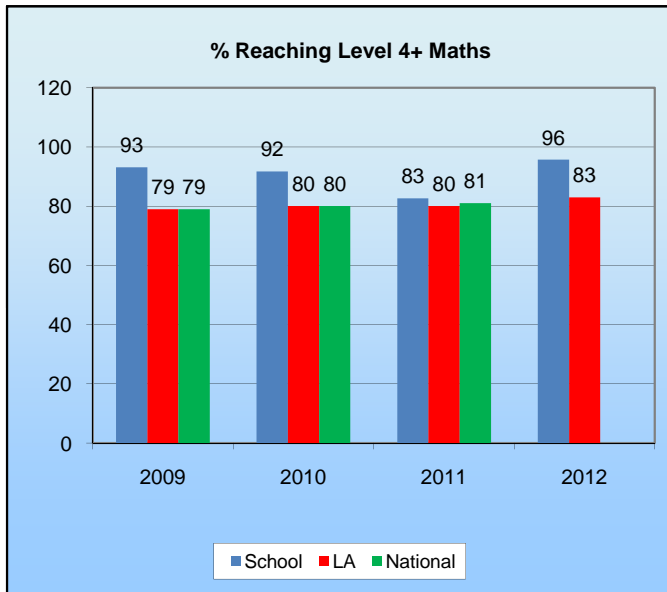

Key Stage 2 Results

% Level 4 and above - All Pupils

English	2009	2010	2011	2012
School	90	83	74	96
LA	79	79	79	85
National	80	81	82	

Maths	2009	2010	2011	2012
School	93	92	83	96
LA	79	80	80	83
National	79	80	81	

Reading	2010	2011	2012
School	88	78	100
LA	82	82	86
National	84	84	

Writing	2010	2011	2012
School	54	35	87
LA	68	71	80
National	71	75	

% Level 5 and above - All Pupils

English	2009	2010	2011	2012
School	18	28	0	13
LA	27	27	23	32
National	29	33	29	

Maths	2009	2010	2011	2012
School	24	21	17	52
LA	34	32	32	37
National	34	35	35	

Reading	2010	2011	2012
School	25	22	44
LA	46	35	42
National	51	43	

Writing	2010	2011	2012
School	13	0	9
LA	17	15	24
National	20	20