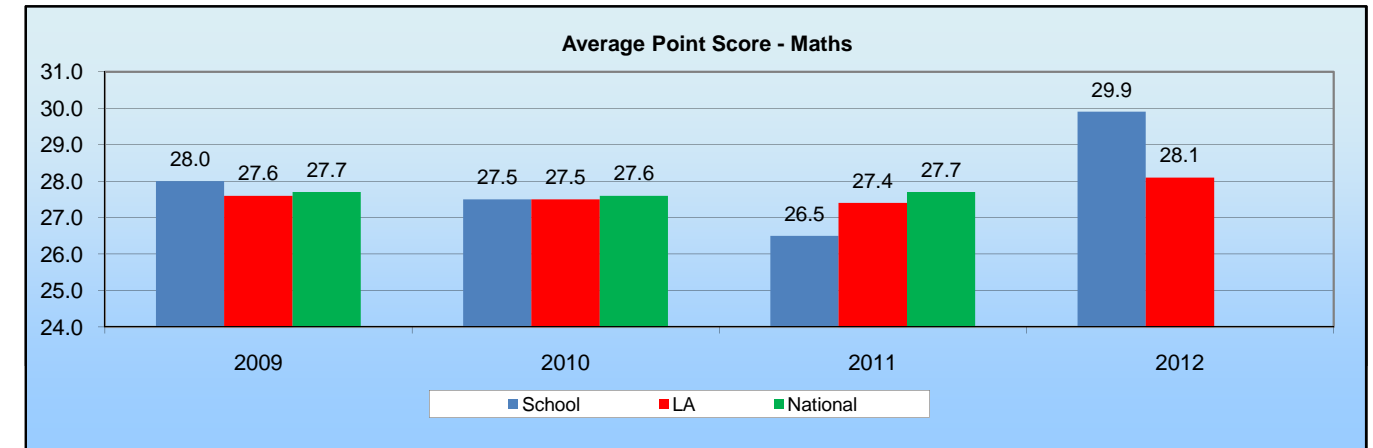

Key Stage 2 Results

Average Points Score

English	2009	2010	2011	2012
School	28.0	26.5	25.2	27.5
LA	27.0	27.1	26.7	27.6
National	26.5	27.5	27.3	

Maths	2009	2010	2011	2012
School	28.0	27.5	26.5	29.9
LA	27.6	27.5	27.4	28.1
National	27.7	27.6	27.7	

APS Overall	2009	2010	2011	2012
School	28.7	27.0	25.8	28.7
LA	27.8	27.3	27.1	28.1
National	27.6	27.5	27.5