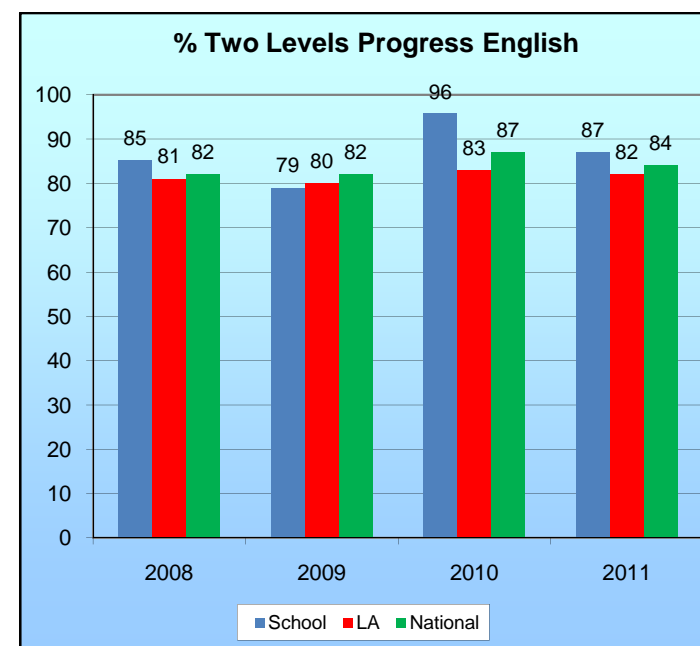

Key Stage 2 Results

% Level 4 and above - All Pupils

English	2009	2010	2011	2012
School	90	83	74	96
LA	79	79	79	85
National	80	81	82	

Maths	2009	2010	2011	2012
School	93	92	83	96
LA	79	80	80	83
National	79	80	81	

Key Stage 2 Results

Average Points Score

English	2009	2010	2011	2012
School	28.0	26.5	25.2	27.5
LA	27.0	27.1	26.7	27.6
National	26.5	27.5	27.3	

Maths	2009	2010	2011	2012
School	28.0	27.5	26.5	29.9
LA	27.6	27.5	27.4	28.1
National	27.7	27.6	27.7	

APS Overall	2009	2010	2011	2012
School	28.7	27.0	25.8	28.7
LA	27.8	27.3	27.1	28.1
National	27.6	27.5	27.5	

% Level 4 and above Combined English and Maths

English & Maths	2008	2009	2010	2011	2012
School	82	83	83	70	91
LA	73	71	72	72	78
National	73	72	74	74	

% Two Levels Progress

% Two Levels Progress	2008		2009		2010		2011	
	English	Maths	English	Maths	English	Maths	English	Maths
School	85	82	79	83	96	92	87	91
LA	81	79	80	81	83	82	82	83
National	82	78	82	81	87	86	84	83