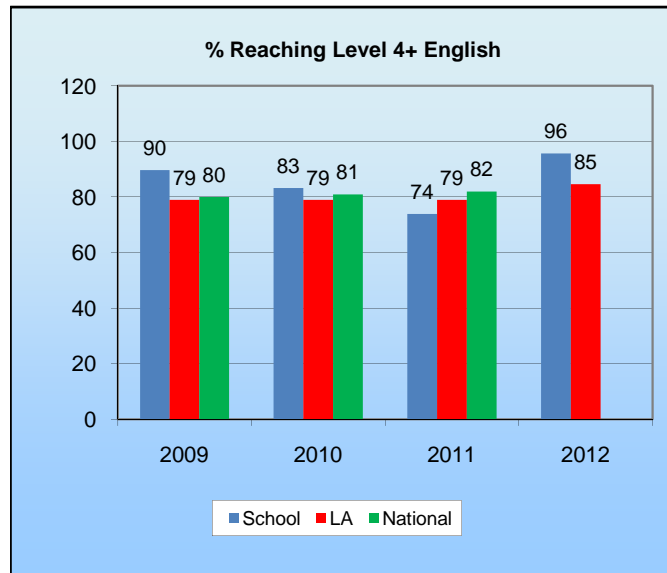

Key Stage 2 Results

% Level 4 and above - All Pupils

English	2009	2010	2011	2012
School	90	83	74	96
LA	79	79	79	85
National	80	81	82	

Maths	2009	2010	2011	2012
School	93	92	83	96
LA	79	80	80	83
National	79	80	81	

Reading	2010	2011	2012
School	88	78	100
LA	82	82	86
National	84	84	

Writing	2010	2011	2012
School	54	35	87
LA	68	71	80
National	71	75	

% Level 5 and above - All Pupils

English	2009	2010	2011	2012
School	18	28	0	13
LA	27	27	23	32
National	29	33	29	

Key Stage 2 Results

Average Points Score

English	2009	2010	2011	2012
School	28.0	26.5	25.2	27.5
LA	27.0	27.1	26.7	27.6
National	26.5	27.5	27.3	

Maths	2009	2010	2011	2012
School	28.0	27.5	26.5	29.9
LA	27.6	27.5	27.4	28.1
National	27.7	27.6	27.7	