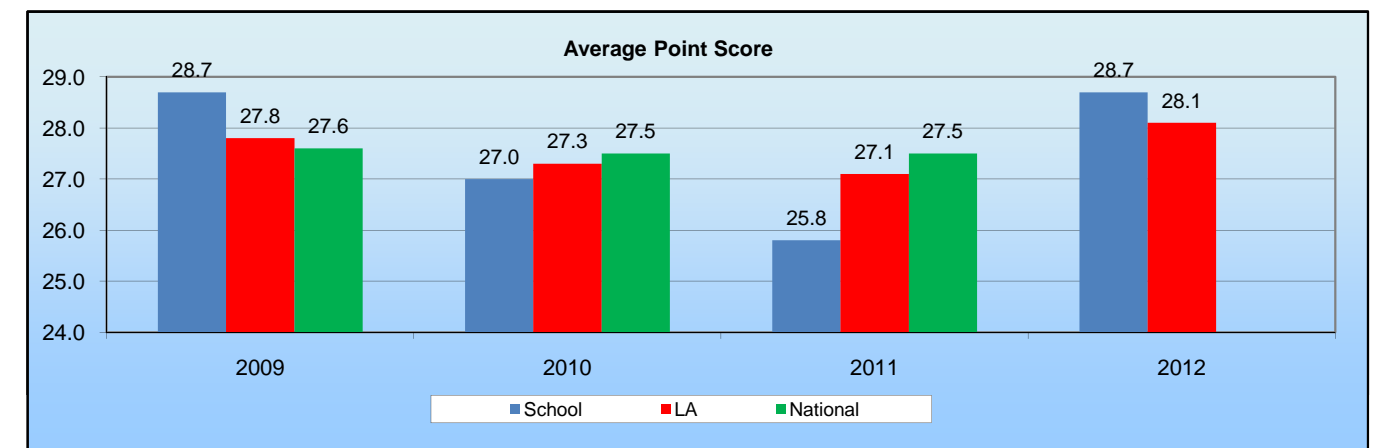

Key Stage 2 Results

Average Points Score

English	2009	2010	2011	2012
School	28.0	26.5	25.2	27.5
LA	27.0	27.1	26.7	27.6
National	26.5	27.5	27.3	

Maths	2009	2010	2011	2012
School	28.0	27.5	26.5	29.9
LA	27.6	27.5	27.4	28.1
National	27.7	27.6	27.7	

APS Overall	2009	2010	2011	2012
School	28.7	27.0	25.8	28.7
LA	27.8	27.3	27.1	28.1
National	27.6	27.5	27.5