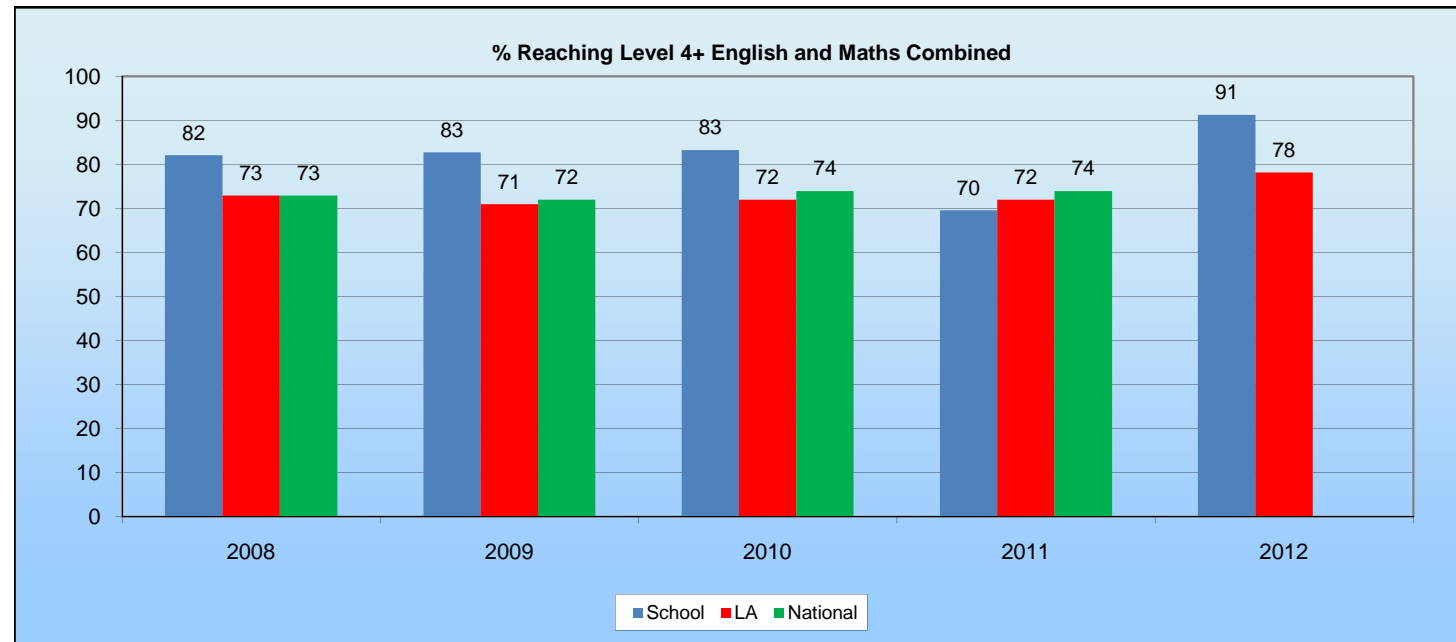

% Level 4 and above Combined English and Maths

English & Maths	2008	2009	2010	2011	2012
School	82	83	83	70	91
LA	73	71	72	72	78
National	73	72	74	74	

% Two Levels Progress

% Two Levels Progress	2008		2009		2010		2011	
	English	Maths	English	Maths	English	Maths	English	Maths
School	85	82	79	83	96	92	87	91
LA	81	79	80	81	83	82	82	83
National	82	78	82	81	87	86	84	83