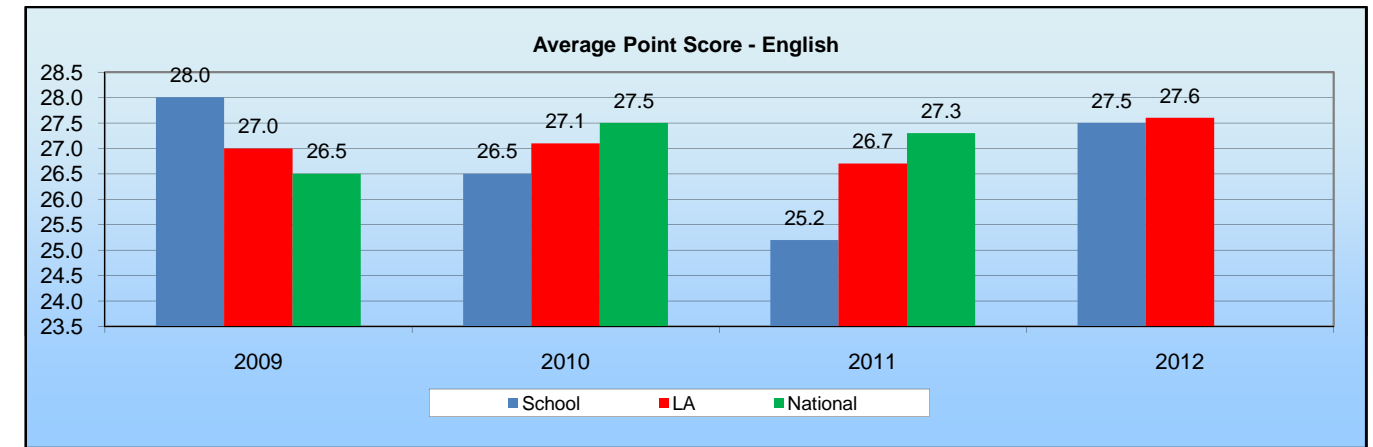

Key Stage 2 Results

Average Points Score

English	2009	2010	2011	2012
School	28.0	26.5	25.2	27.5
LA	27.0	27.1	26.7	27.6
National	26.5	27.5	27.3	

Maths	2009	2010	2011	2012
School	28.0	27.5	26.5	29.9
LA	27.6	27.5	27.4	28.1
National	27.7	27.6	27.7	

APS Overall	2009	2010	2011	2012
School	28.7	27.0	25.8	28.7
LA	27.8	27.3	27.1	28.1
National	27.6	27.5	27.5